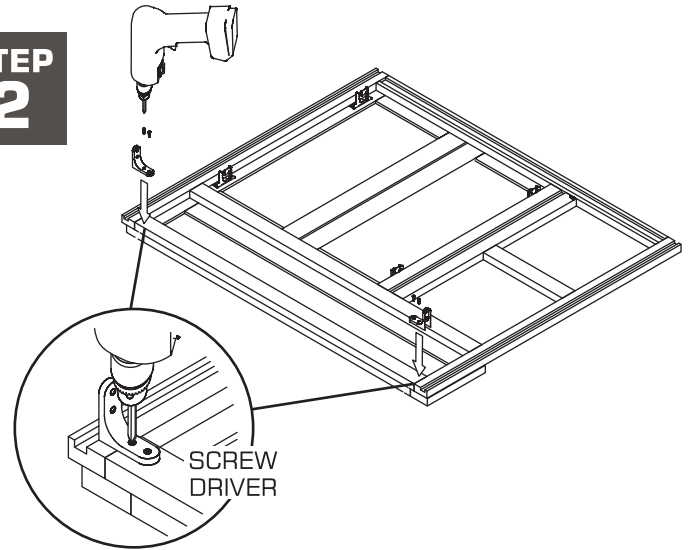

*Vanity Cabinet
Assembly Guide*

ASSEMBLY
GUIDE

Cabinet Styles:
Versa Shaker
Dark Caramel

KitchenCabinetKings.com
(888) 696-6454

STEP 1

GLUE

STEP 2

SCREW DRIVER