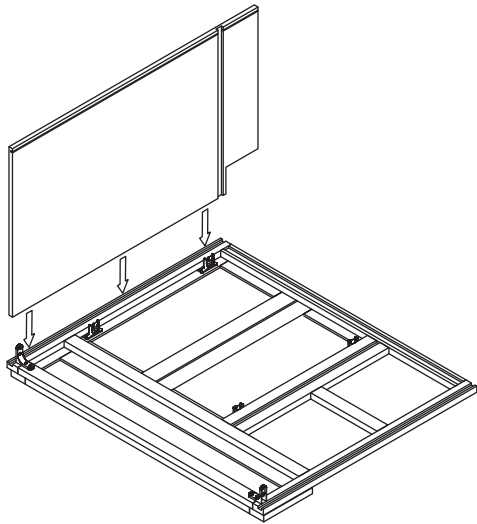

STEP 1

GLUE

STEP 2

SCREW DRIVER

STEP 3

STEP 4

SPOTNAILS XC1008

SCREW DRIVER

STEP 5

STEP 6

SCREW DRIVER