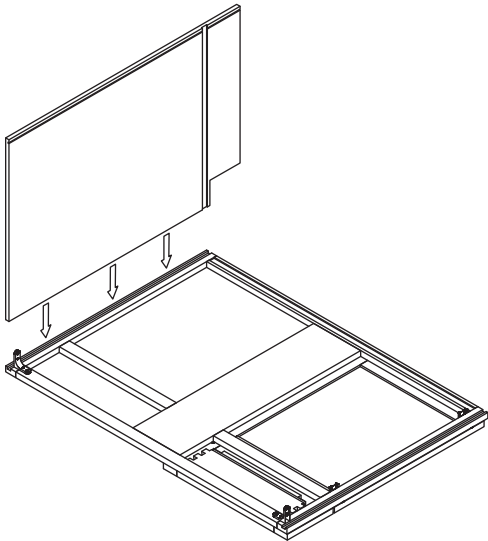

STEP 1

WOOD
GLUE

STEP 2

SCREW
DRIVER

STEP 3

STEP 4

SCREW
DRIVER

STEP 5

STEP 6

SCREW
DRIVER