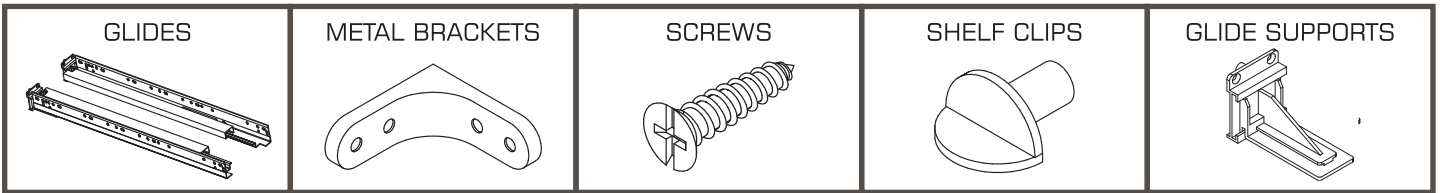

*Blind Corner Base  
Cabinet Assembly Guide*

---

ASSEMBLY  
GUIDE

Cabinet Styles:  
*Versa Shaker*  
*Dark Caramel*

**KitchenCabinetKings.com**  
**(888) 696-6454**

**STEP 1**

WOOD  
GLUE

**STEP 2**