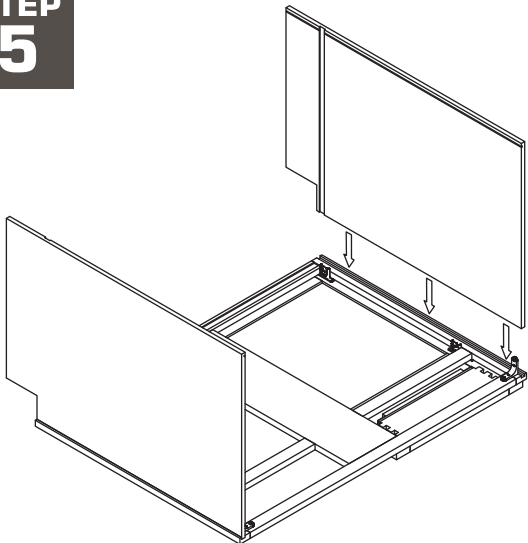

STEP 1

WOOD
GLUE

STEP 2

SCREW
DRIVER

STEP 3

STEP 4

SCREW
DRIVER

STEP 5

STEP 6

SCREW
DRIVER