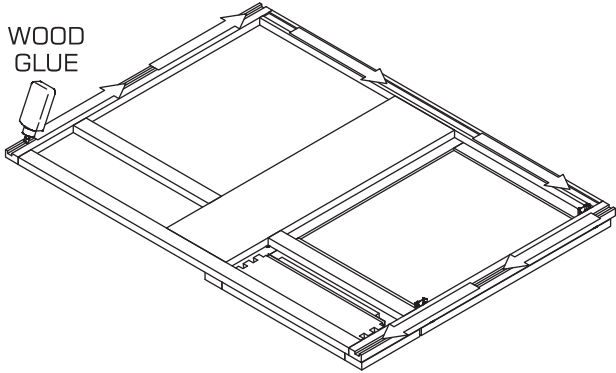

*Blind Corner Base  
Cabinet Assembly Guide*

---

ASSEMBLY  
GUIDE

Cabinet Styles:  
*Versa Shaker*  
*Dark Caramel*

**KitchenCabinetKings.com**  
**(888) 696-6454**

**STEP 1**

WOOD  
GLUE

**STEP 2**