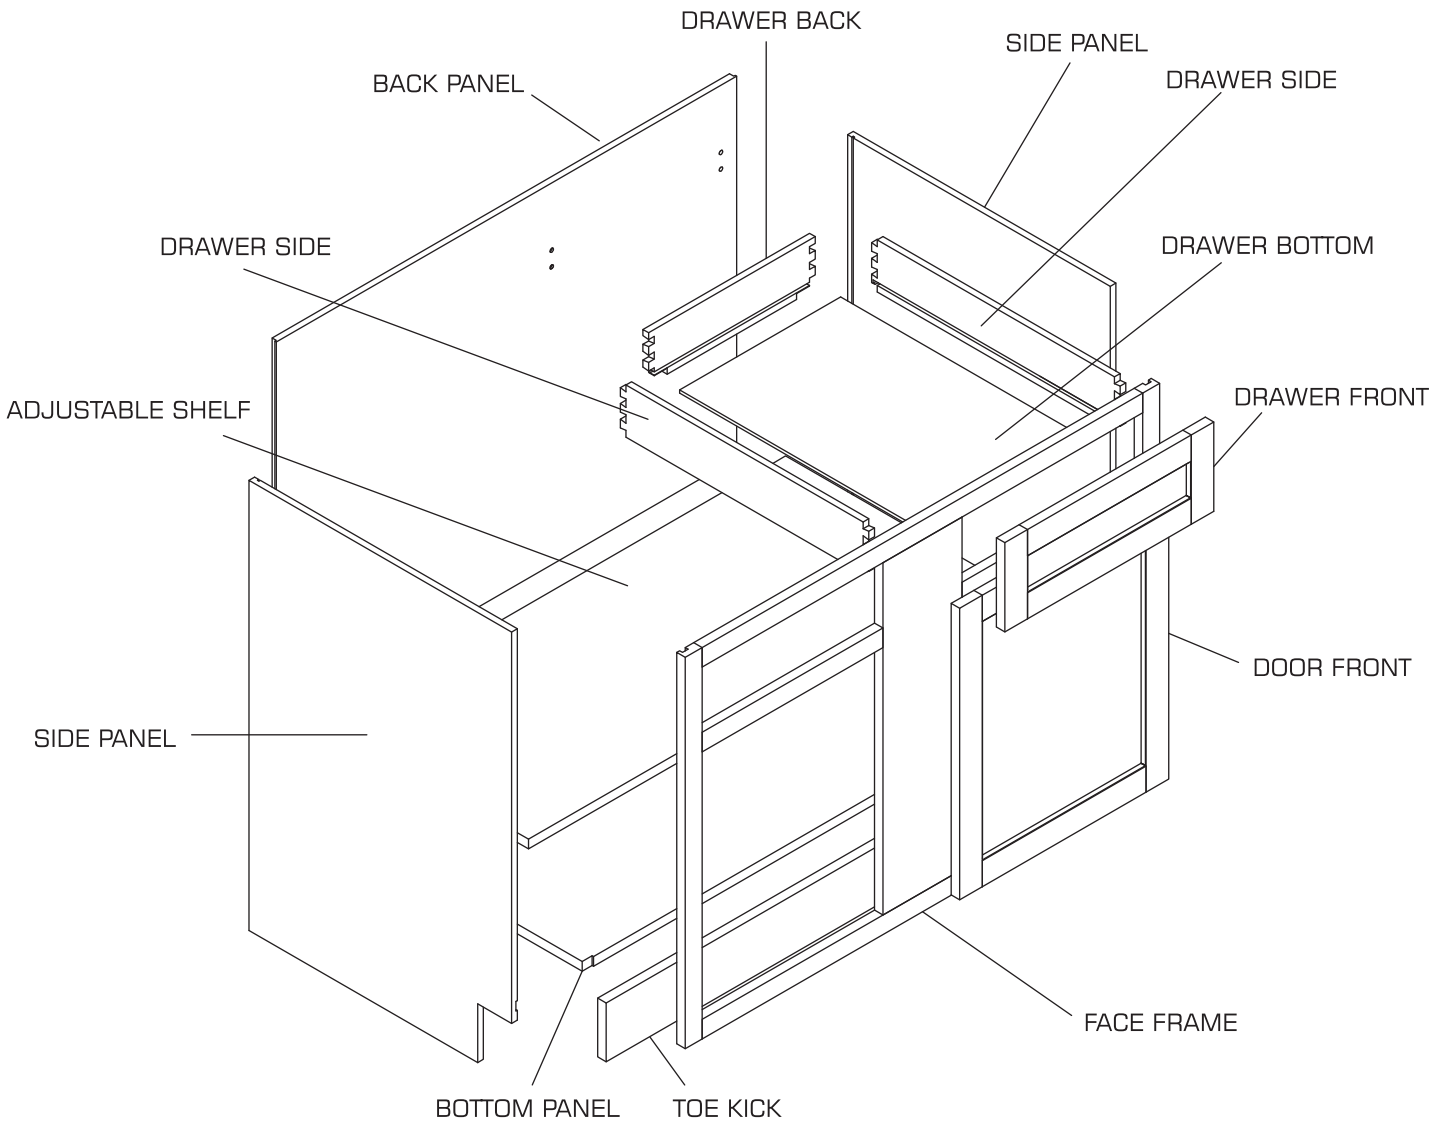

*Blind Corner Base  
Cabinet Assembly Guide*

---

ASSEMBLY  
GUIDE

Cabinet Styles:  
*Versa Shaker*  
*Dark Caramel*

**KitchenCabinetKings.com**  
**(888) 696-6454**

**STEP 1**

WOOD  
GLUE

**STEP 2**