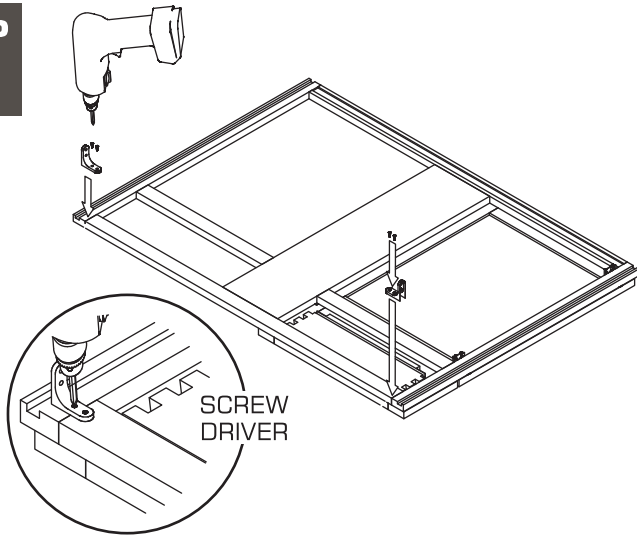

STEP 2

SCREW
DRIVER