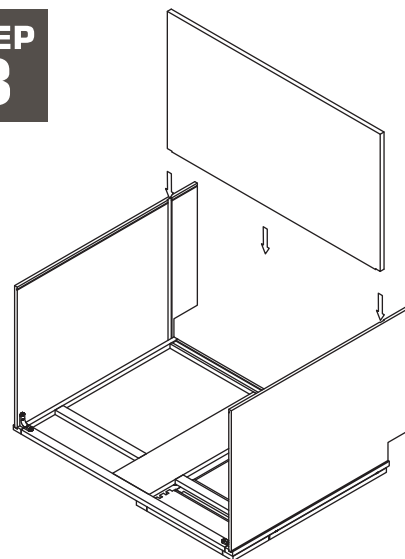

**STEP
7**

**STEP
8**

**STEP
9**

**STEP
10**

**STEP
11**